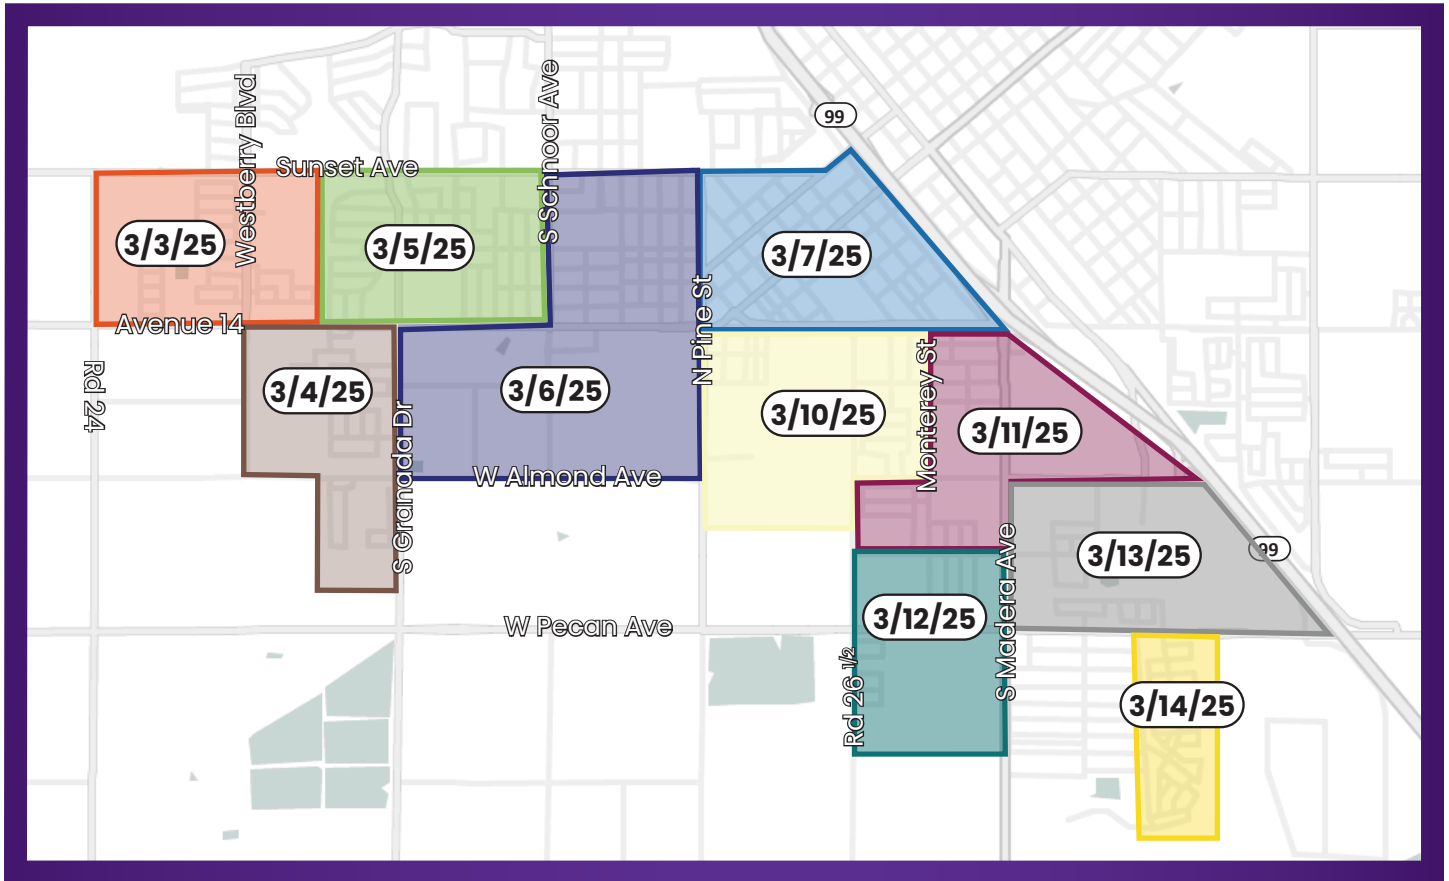

Madera City Clean-Up | Zone 2

March 3 - March 14th

3/3/25: S side of Sunset W side of Rd 24 N side of Ave 14 All of Wolftrap all of Woodlands

3/4/25: E side of Westberry N side of West Almond Hazelnut to Cherry Tree Ln W side of Granada S side of Howard

3/5/25: S side of Sunset all of Autumn Rd N side of Howard E side of Schnoor

3/6/25: S side of Sunset W side of N. Pine N side of West Almond E side of Granada S side of Howard E side of Schnoor

3/7/25: E side of N. Pine St N side of Olive W side of Fwy 99 S side of 4th St S side of Sunset

3/10/25: E side of S. Pine all of Ivy Gln Dr W side of Rd 26 ½ N side of West Almond W side of Monterey St S side of Olive Ave

3/11/25: E side of Rd 26 ½ N side of Gary Ln W side of Madera Ave N side of West Almond E side of Fwy 99 S side of Olive W side of Monterey

3/12/25: S of Gary Ln E side of Rd 26 ½ W side of Madera Ave

3/13/25: E side of Madera S side of E. Almond W side of Fwy 99 N side of E. Pecan

3/14/25: E side of Raymond Thomas St S side of Pecan all of Hazel Ave