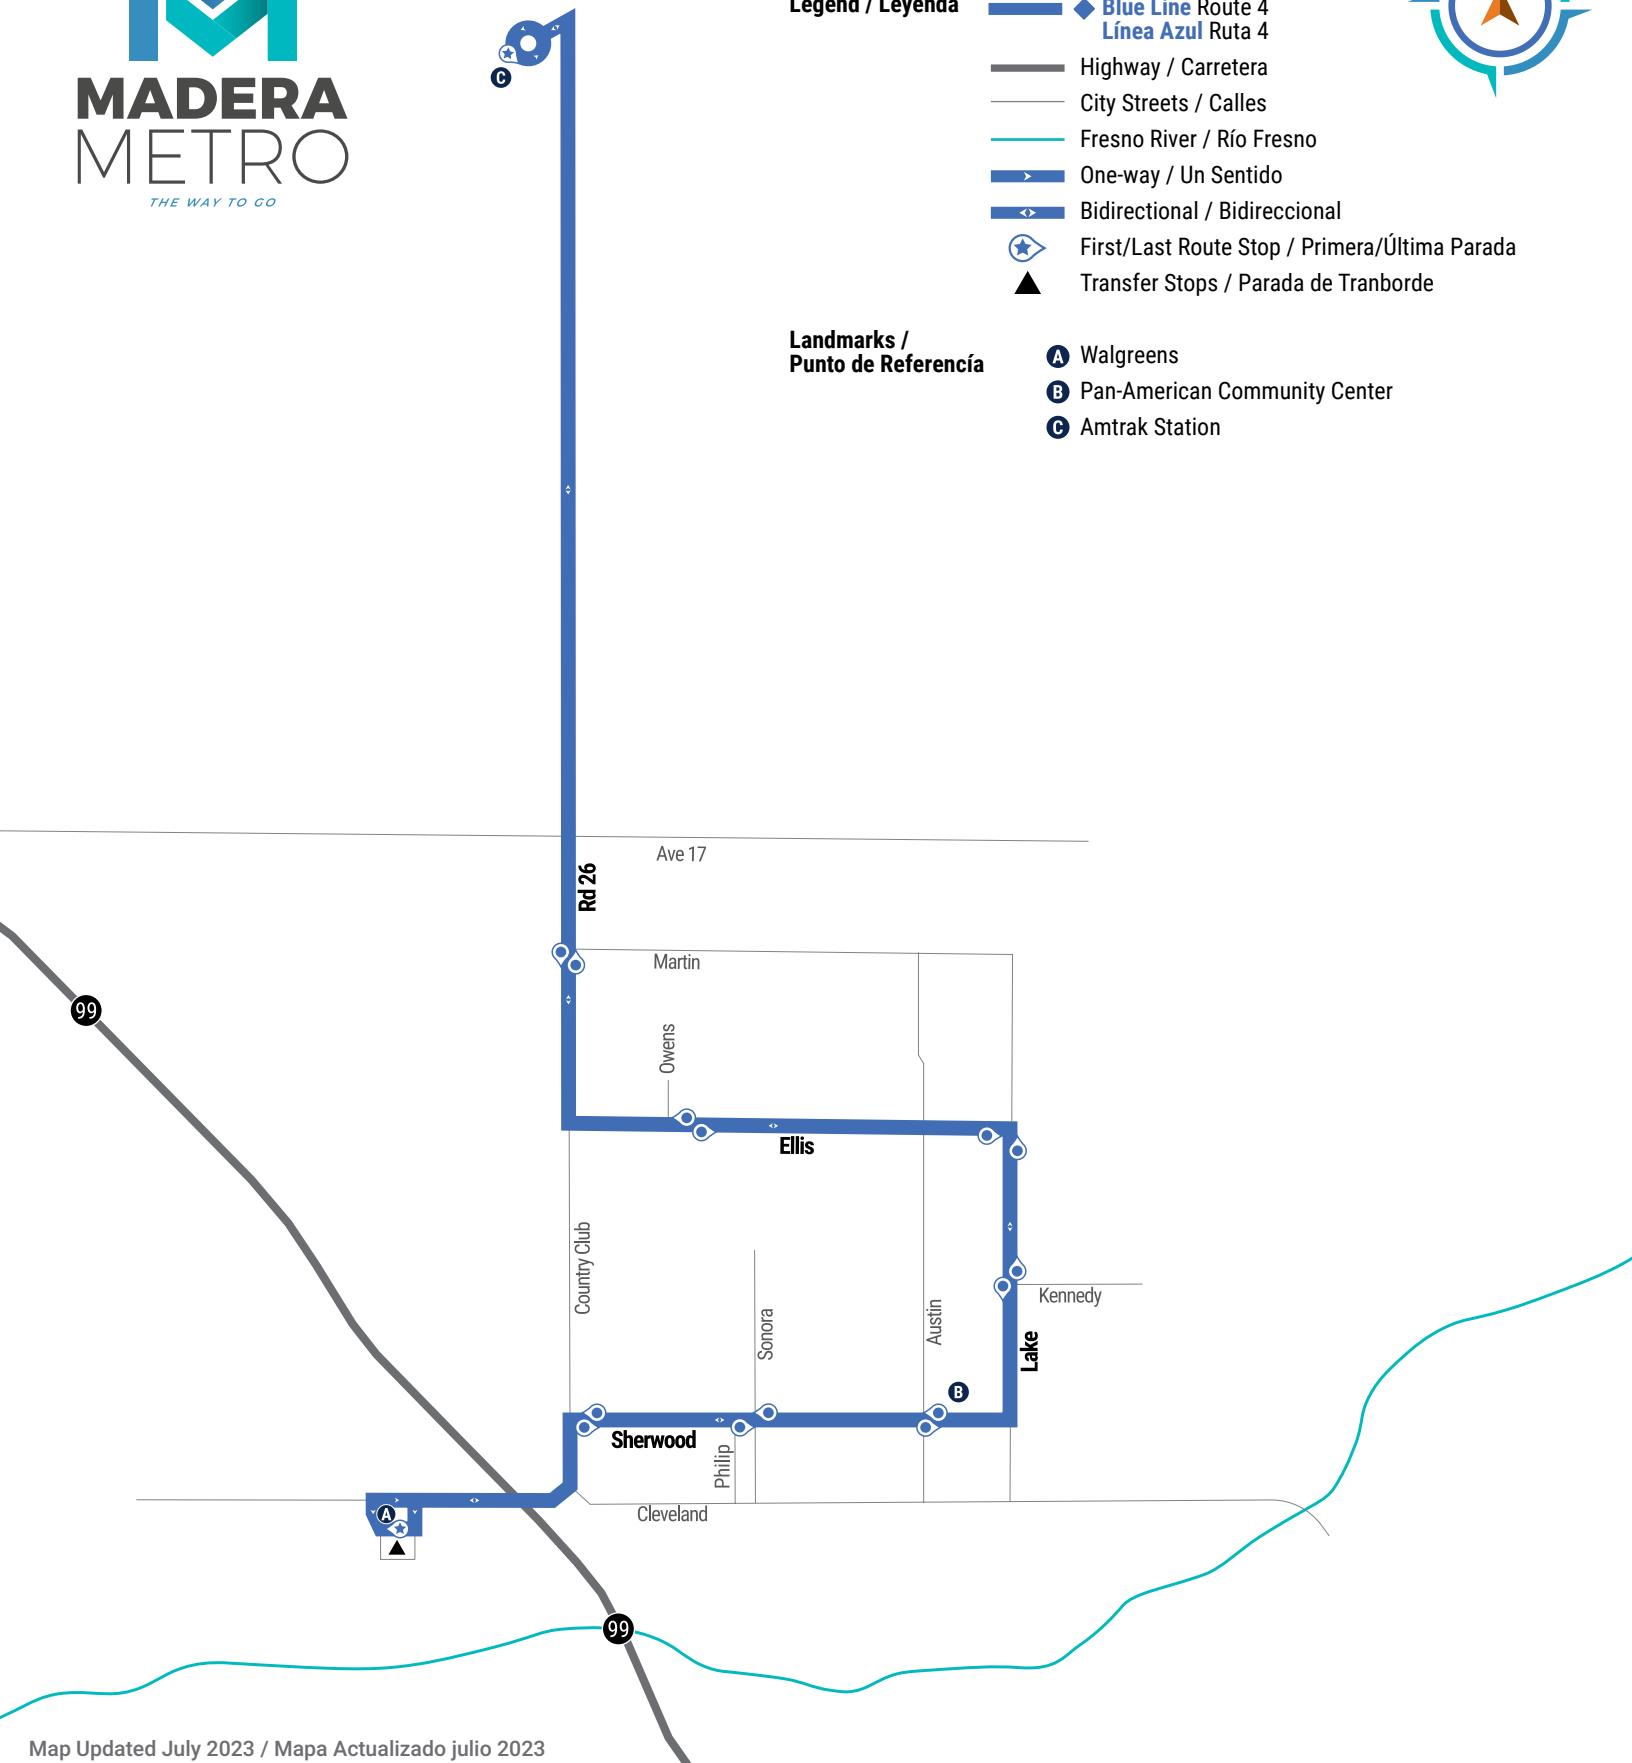

# BLUE LINE ROUTE 4 ◆ LÍNEA AZUL RUTA 4

## Landmarks / Punto de Referencia

- A** Walgreens
- B** Pan-American Community Center
- C** Amtrak Station

Map Updated July 2023 / Mapa Actualizado julio 2023

**Quick Jump**  
**Brinca Rápida**

ALL LINES  
SYSTEM MAP  
TODAS LAS LÍNEAS  
MAPA DEL SISTEMA

PURPLE LINE  
ROUTE 1  
LÍNEA MORADA  
RUTA 1

ORANGE LINE  
ROUTE 2  
LÍNEA ANARANJADA  
RUTA 2

GREEN LINE  
ROUTE 3  
LÍNEA VERDE  
RUTA 3

**BLUE LINE (ROUTE 4)  
WEEKDAY SCHEDULE**

INBOUND TO AMTRAK STATION			OUTBOUND TO WALGREENS		
Walgreens	Lake and Kennedy Madera Garden Apts	Road 26 and Ave 19 Amtrak Station	Road 26 and Ave 19 Amtrak Station	Lake and Kennedy Madera Garden Apt	Walgreens
9:00	9:09	9:20	9:30	9:41	9:50
10:00	10:09	10:20	10:30	10:41	10:50
11:00	11:09	11:20	11:30	11:41	11:50
12:00	12:09	12:20	12:30	12:41	12:50
13:00	13:09	13:20	13:30	13:41	13:50
14:00	14:09	14:20	14:30	14:41	14:50
15:00	15:09	15:20	15:30	15:41	15:50
16:00	16:09	16:20	16:30	16:41	16:50

**LÍNEA AZUL (RUTA 4)**

ENTRANTE A AMTRAK STATION			SALIENTE A WALGREENS		
Walgreens	Lake and Kennedy Madera Garden Apts	Road 26 and Ave 19 Amtrak Station	Road 26 and Ave 19 Amtrak Station	Lake and Kennedy Madera Garden Apt	Walgreens
9:00	9:09	9:20	9:30	9:41	9:50
10:00	10:09	10:20	10:30	10:41	10:50
11:00	11:09	11:20	11:30	11:41	11:50
12:00	12:09	12:20	12:30	12:41	12:50
13:00	13:09	13:20	13:30	13:41	13:50
14:00	14:09	14:20	14:30	14:41	14:50
15:00	15:09	15:20	15:30	15:41	15:50
16:00	16:09	16:20	16:30	16:41	16:50