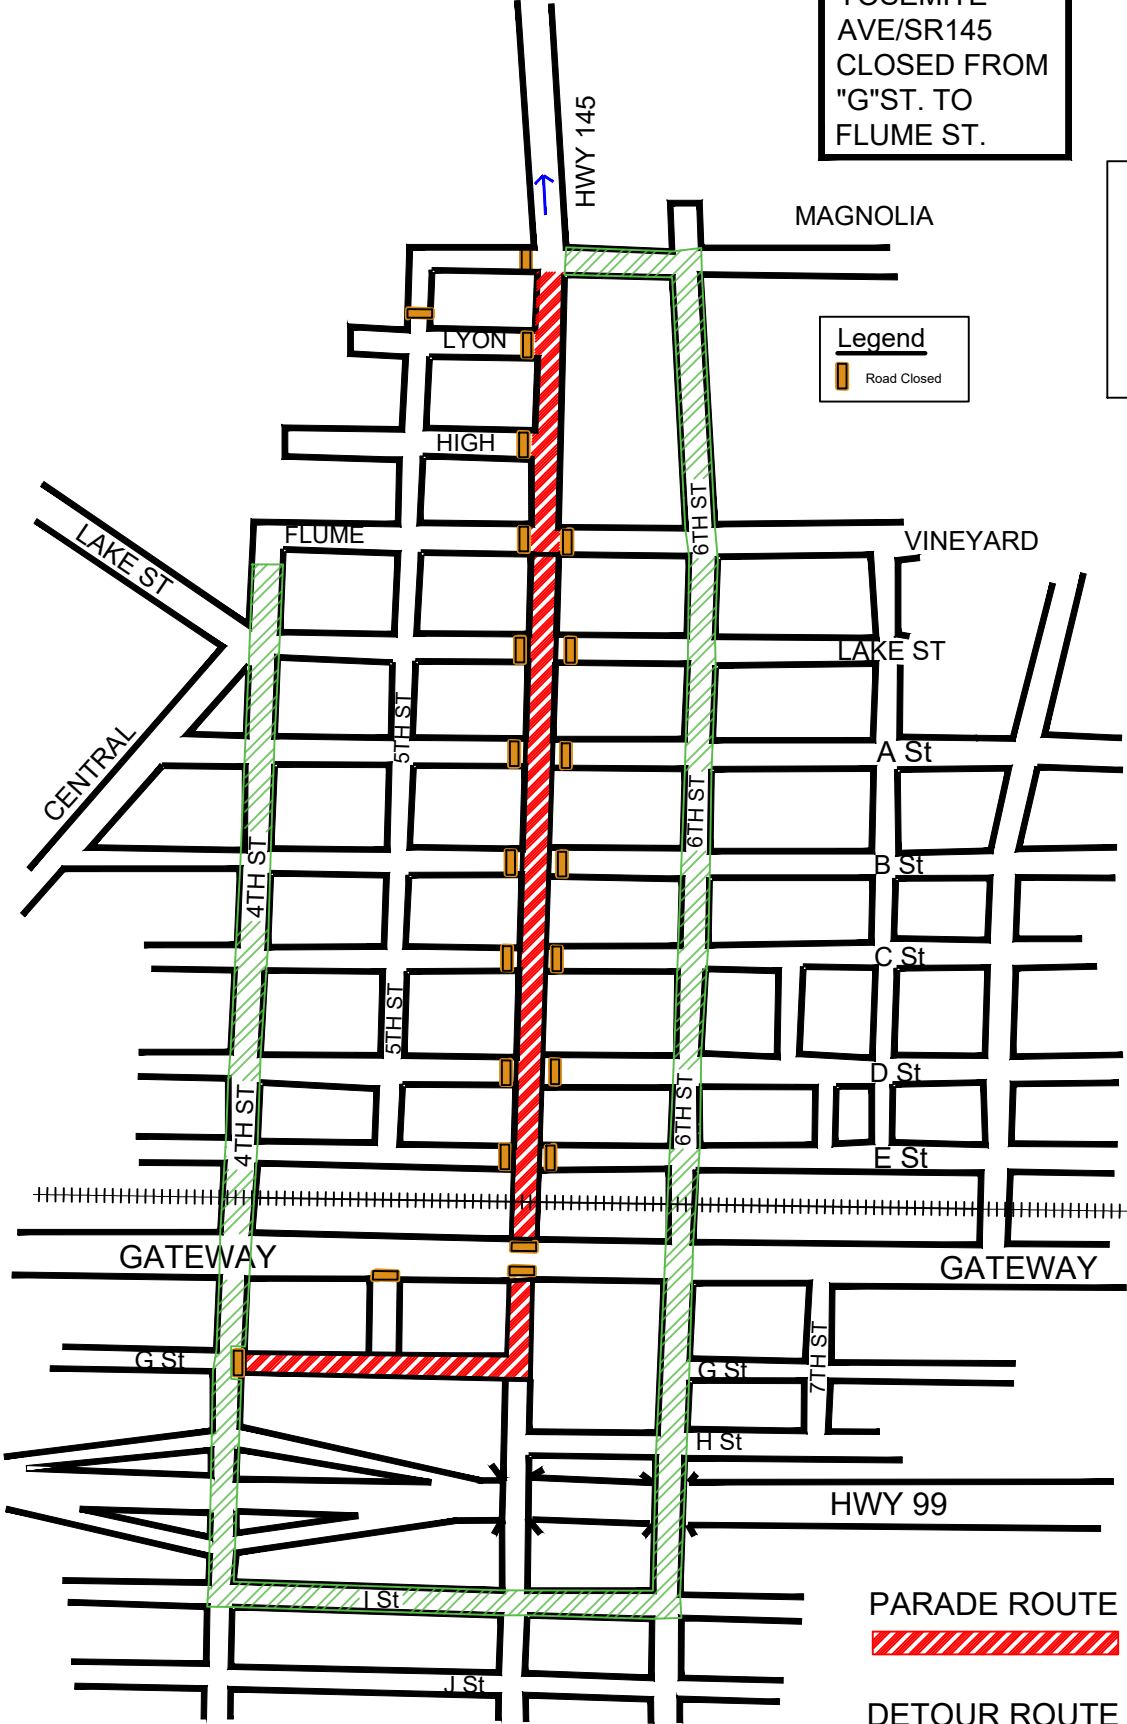

## **NOTICE OF ROAD CLOSURE**

**What:** Old Timers Day Parade

**Where:** Yosemite Avenue/SR145 will be closed to all traffic from “G” Street to Magnolia Street and “G” Street will be closed from 4<sup>th</sup> Street to Yosemite Avenue. Detours will be available. See map on the following page for details.

**After Hours Contact:**

City of Madera Police Department: (559) 675-4220

YOSEMITE  
AVE/SR145  
CLOSED FROM  
"G"ST. TO  
FLUME ST.

**Legend**  
Road Closed

N/B  
YOSEMITE/145  
USE 4TH ST.  
DETOUR →

N/B GATEWAY  
DR. USE 6TH  
ST. DETOUR ↑

PARADE ROUTE  
  
DETOUR ROUTE  
