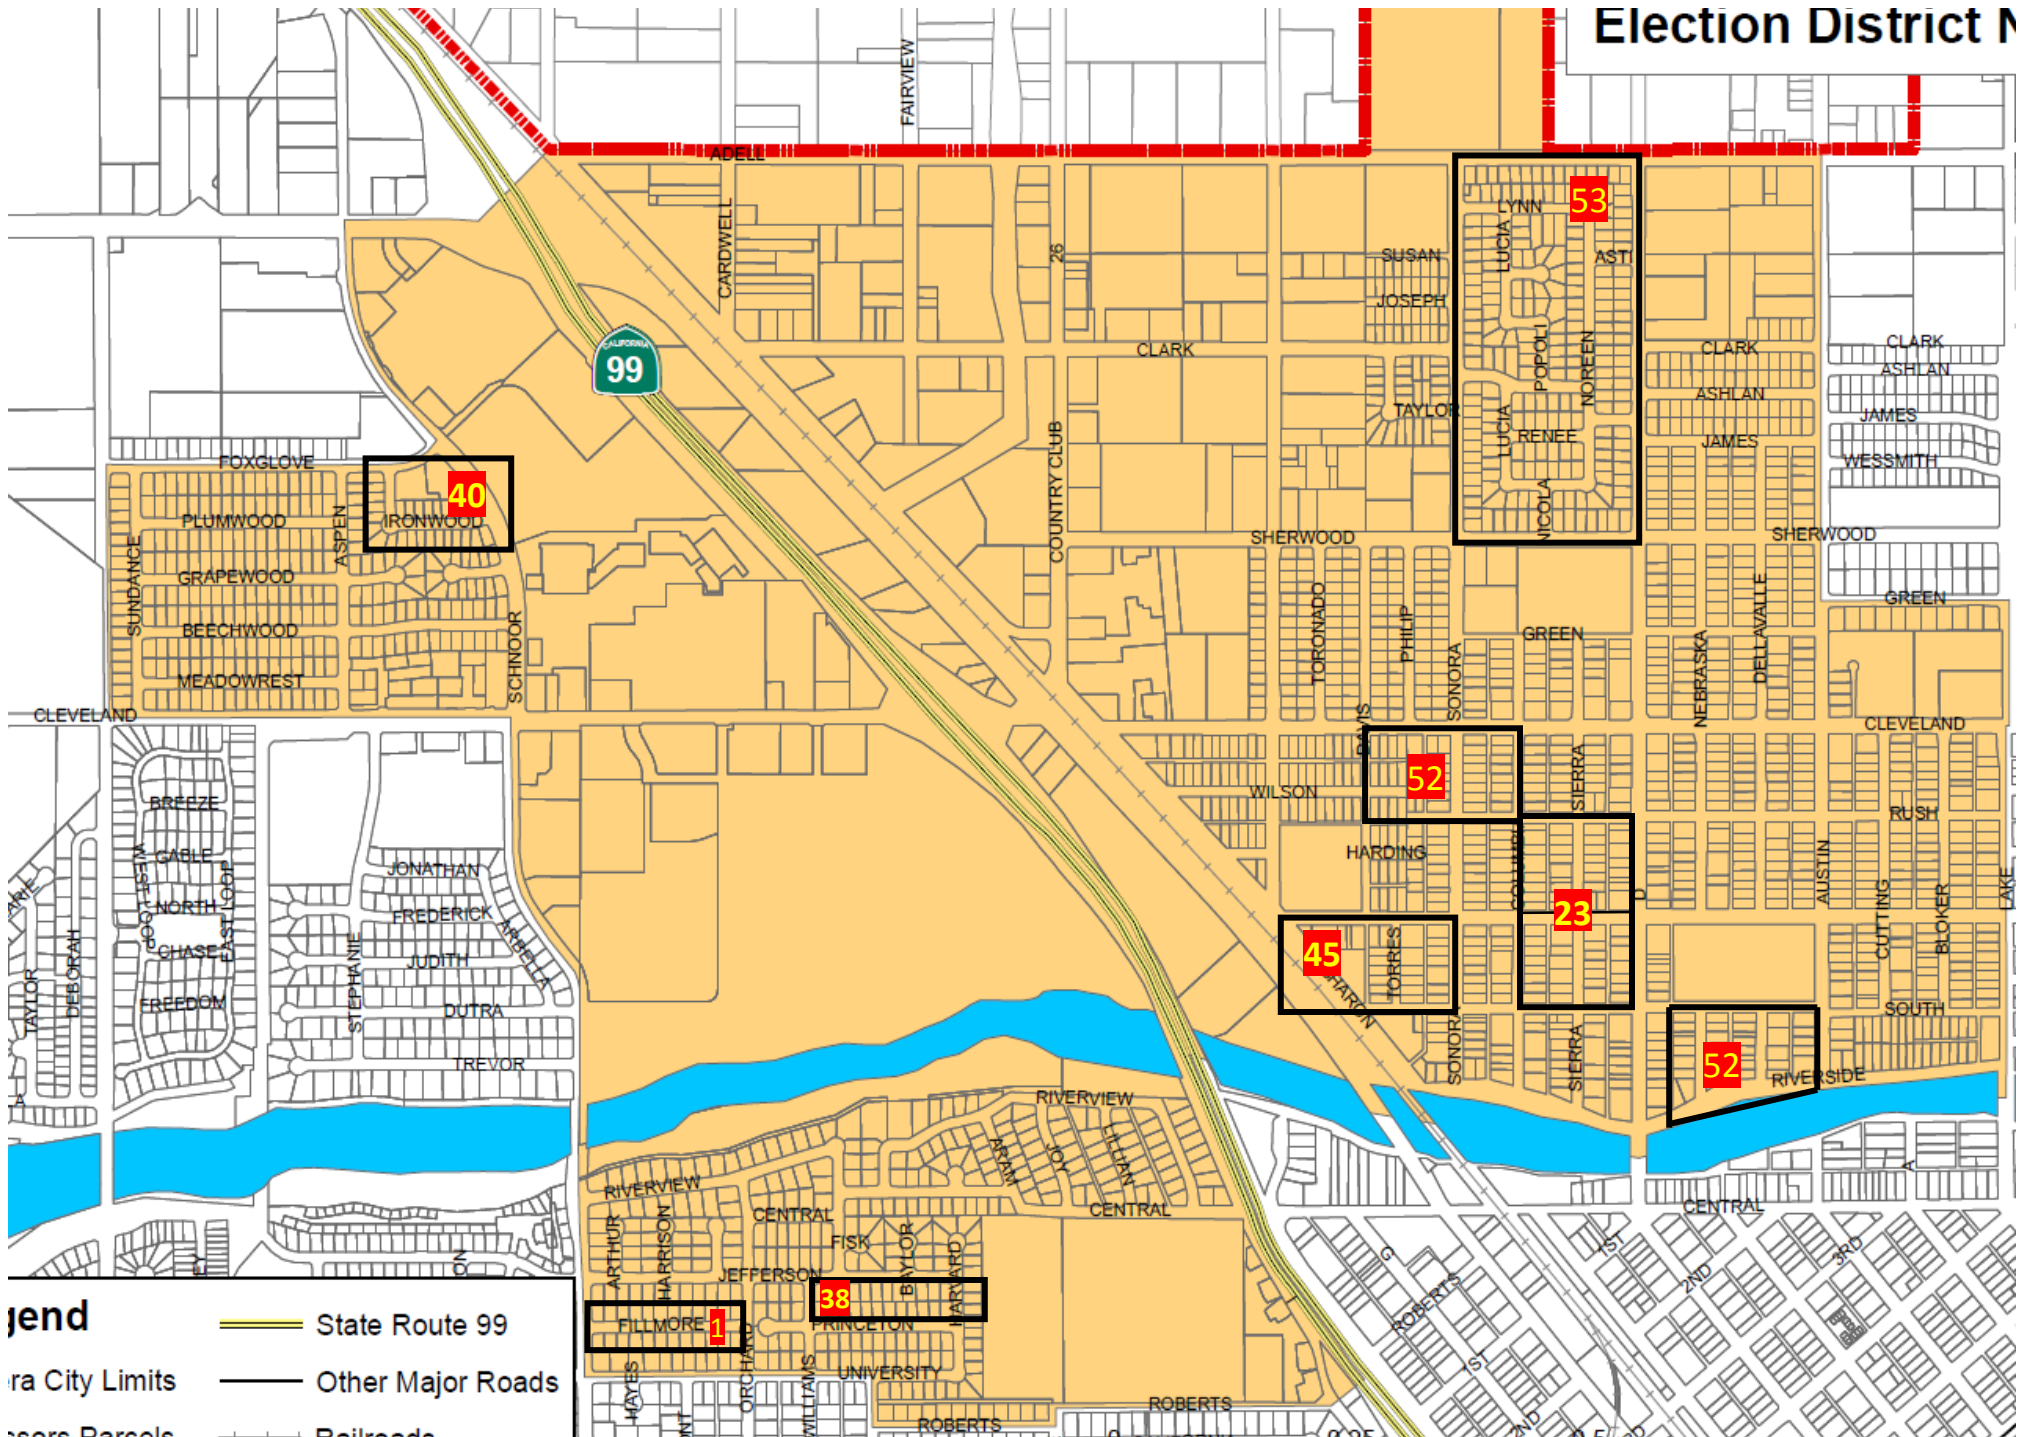

# District 3

Election District M

- Legend**
- State Route 99
  - Other Major Roads
  - Railroads